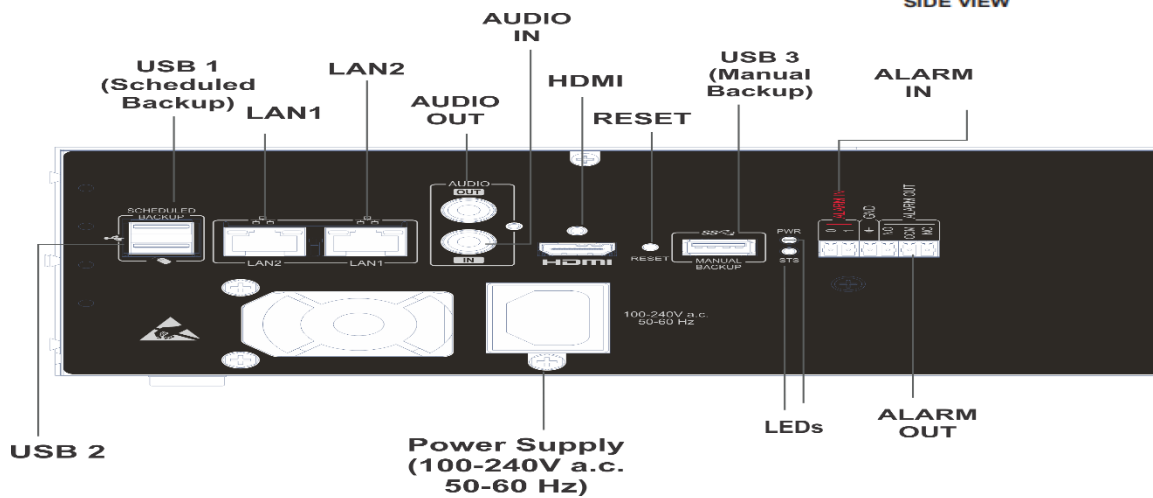

## 64 Channel NVR with 4 SATA Port

### DIMENSIONS

FRONT VIEW

SIDE VIEW