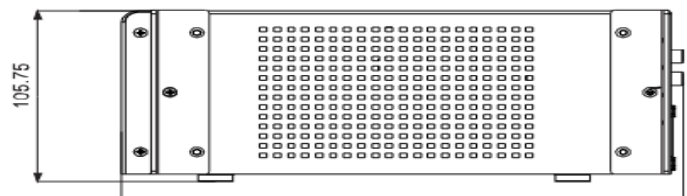

# SATATYA NVR6404X

64 Channel NVR with 4 SATA Port

ELECTRICAL AND MECHANICAL	
Power Input	SMPS (100-240-volt AC)
Dimension(W×H×D)	442 (without clamp) × 105.75 × 240.45
Weight(Kg)	3.88kg

### DIMENSIONS

FRONT VIEW

SIDE VIEW