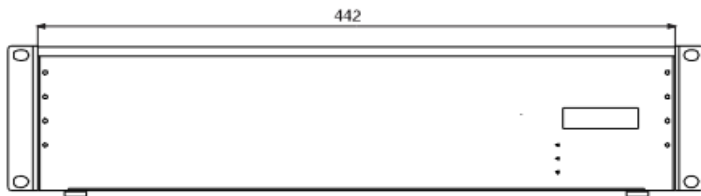

SATATYA NVR6404X

64 Channel NVR with 4 SATA Port

DIMENSIONS

FRONT VIEW